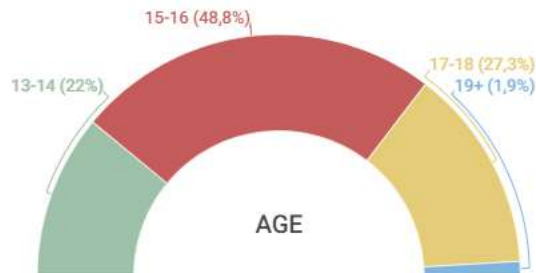

POLL RESULTS

Total number of answers

322

Students that already new DigiPass Assisi

10,2%

Students that have used DigiPass Assisi

2,8%

What is your age?