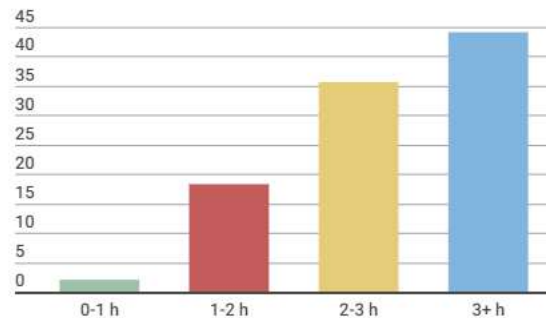

How many hours do you spend on internet every day?